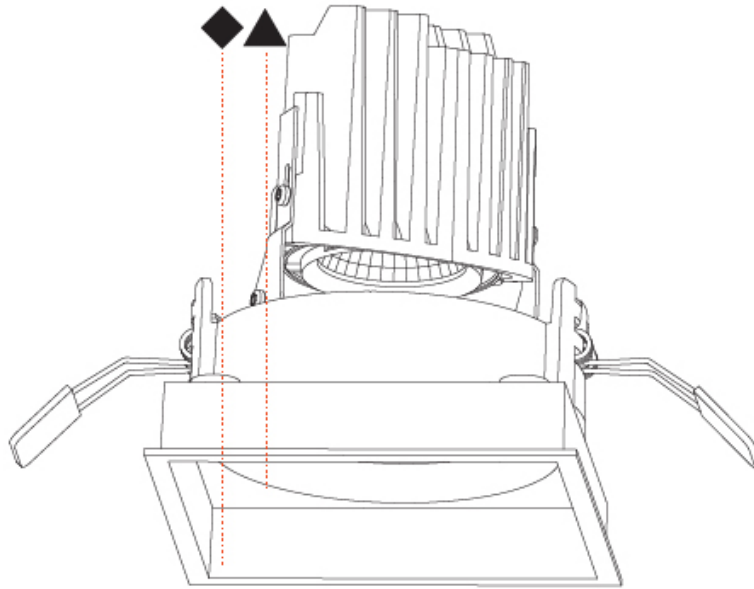

BIONIQ SQUARE ADJUSTABLE RECESSED

A35359-

PROJECT

TYPE

SPECIFIER

QUANTITY

DATE

A